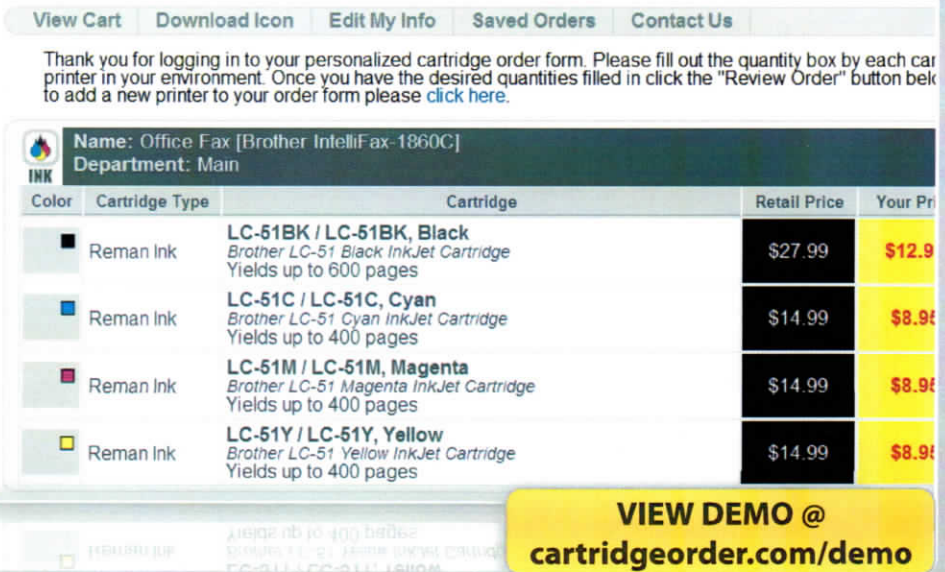

Contact your rep to sign up for this great FREE service today!
We make ordering ink and toner easy.