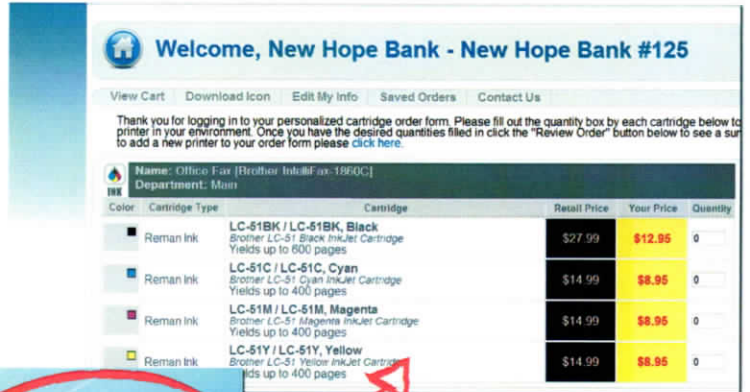

## Ordering from us is easy.

Just give us a list of your printers and we do all the work for you.

We create custom order forms for your business that **ONLY** has the printers and cartridges and departments you have at your office/location. **No more searching through hundreds of products just to find yours.**

## Instant Online Ordering.

What do we mean by instant ordering?

Once your unique order form is created we send you a link to download your desktop icon. **When its time to order just click on the icon.** In seconds, a web browser opens up instantly and logs you in securely to your order form.